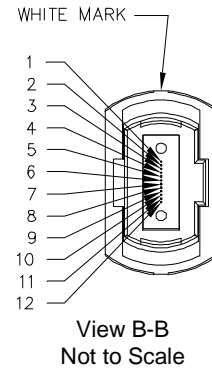

Pairs Flipped

A-A Fiber Color	Connector Position #	B-B Fiber Color
Blue	1	Orange
Orange	2	Blue
Green	3	Brown
Brown	4	Green
Slate	5	White
White	6	Slate
Red	7	Black
Black	8	Red
Yellow	9	Violet
Violet	10	Yellow
Rose	11	Aqua
Aqua	12	Rose