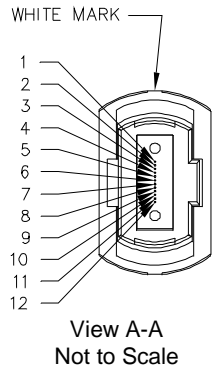

THIS DRAWING IS A CONTROLLED DOCUMENT. BFC#D