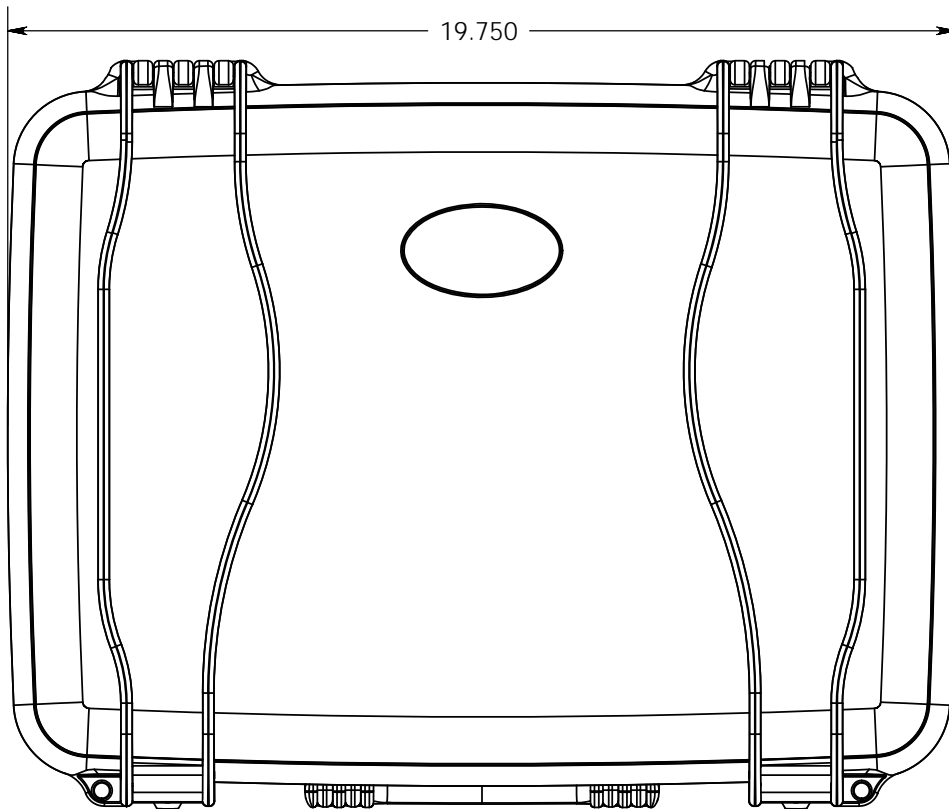

SERPAC R-720

Electronic Enclosures

.065 aluminum plate (optional)

Option Latches

Note:
 Max. usable inside dimensions are:
 18.29" X 13.19" X 6.72"
 dim. are aprox. (curved enclosure)