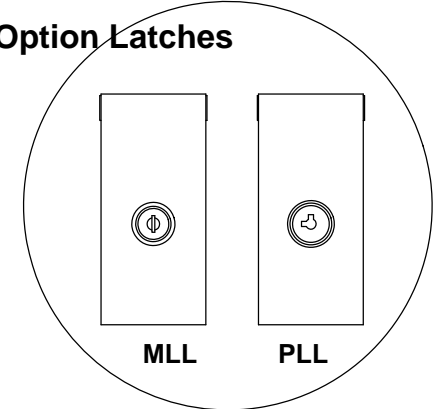

SERPAC R-720

Electronic Enclosures

.065 aluminum plate (optional)

Option Latches

Note:
 Max. usable inside dimensions are:
 18.29" X 13.19" X 6.72"
 dim. are aprox. (curved enclosure)