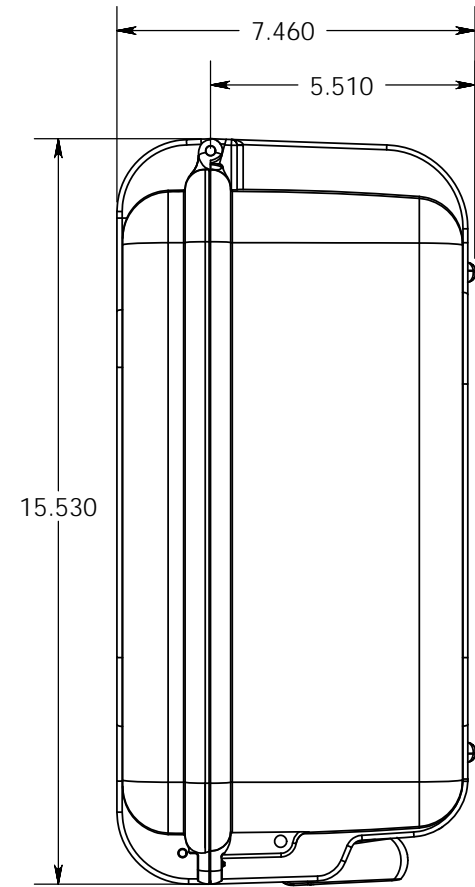

SERPAC R-720

Electronic Enclosures

.065 aluminum plate (optional)

Option Latches

Note:
 Max. usable inside dimensions are:
 18.29" X 13.19" X 6.72"
 dim. are aprox. (curved enclosure)