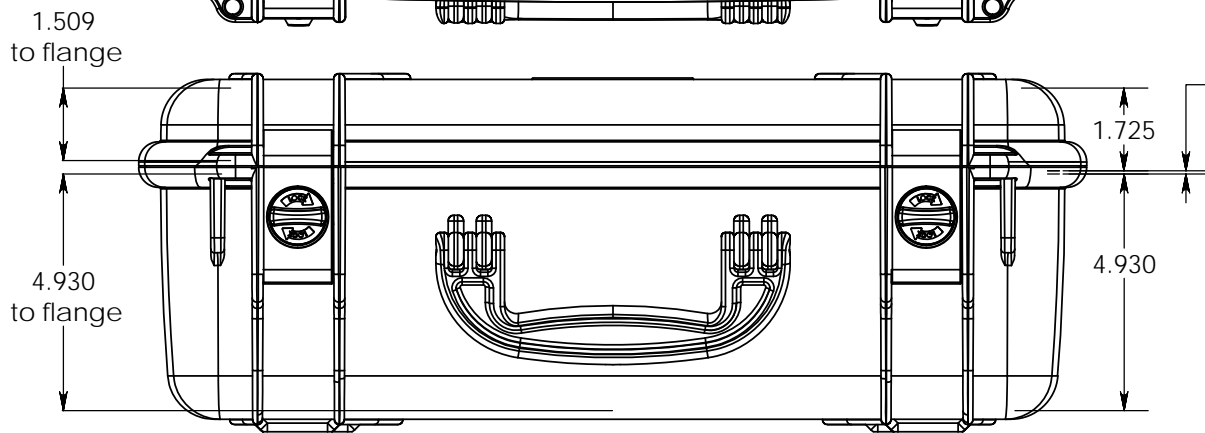

SERPAC R-720

Electronic Enclosures

.065 aluminum plate (optional)

Option Latches

Note:
 Max. usable inside dimensions are:
 18.29" X 13.19" X 6.72"
 dim. are aprox. (curved enclosure)